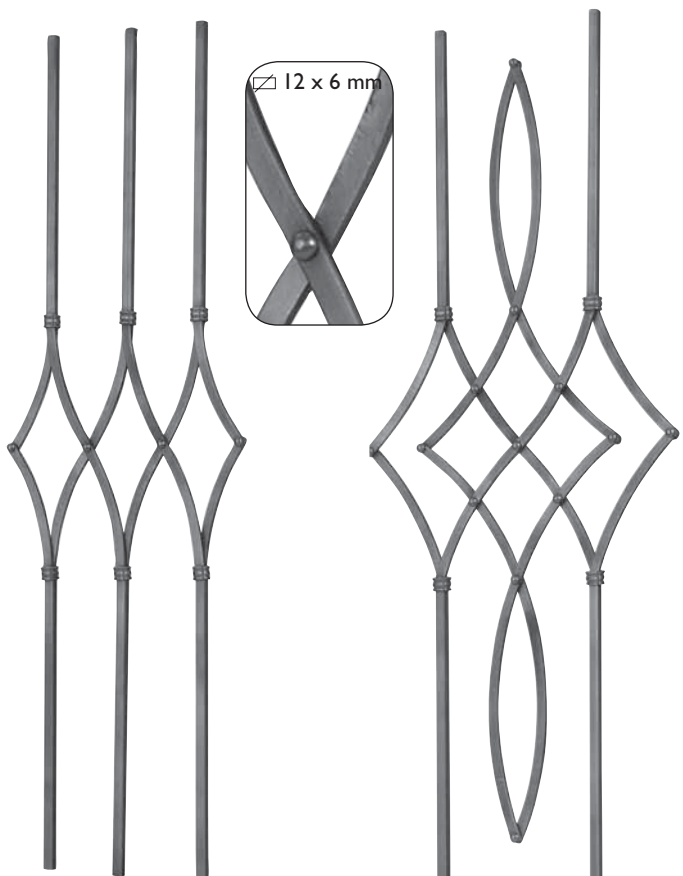

Art. GD21/I
Ø 12 x 12 mm
H 1000 mm
L 315 mm

Art. GD21/2
Ø 12 x 12 mm
H 1000 mm
L 415 mm