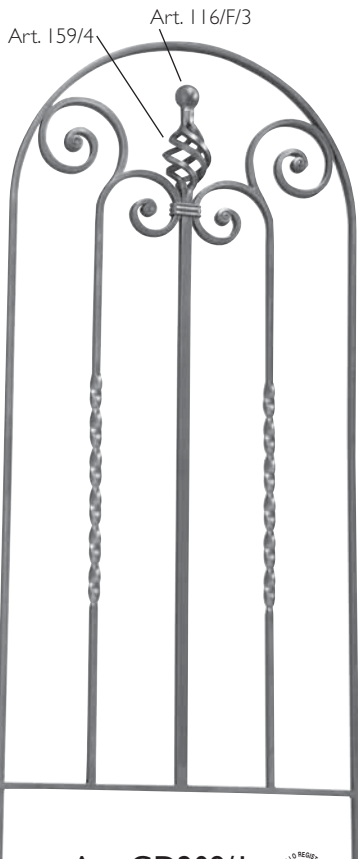

Art. GD209/1
□ 14 x 8 mm
H 1000 mm
L 440 mm