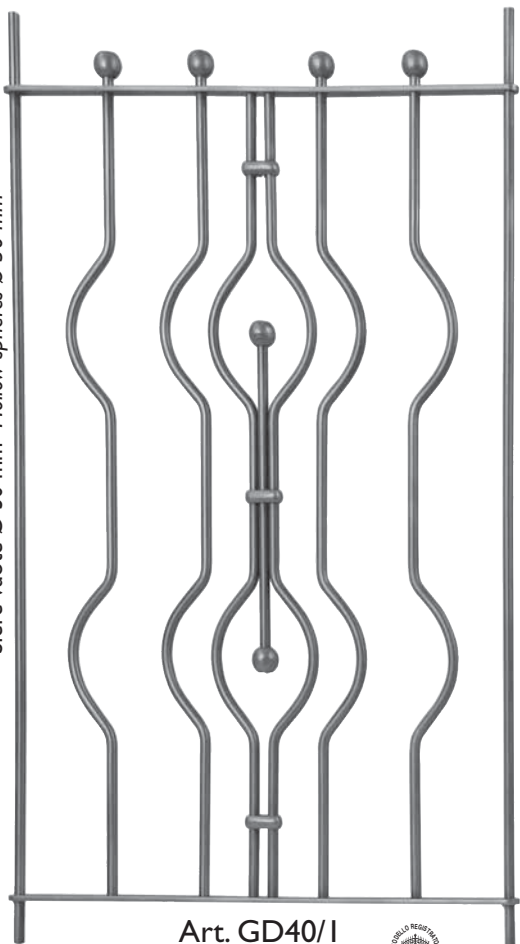

**Art. GD245/1**  
 □ 14 x 8 mm  
 H 1000 mm  
 L 330 mm

**Art. GD245/2**  
 □ 14 x 8 mm  
 H 1000 mm  
 L 330 mm

**Art. GD245/3**  
 □ 14 x 8 mm  
 H 1000 mm  
 L 180 mm

**Art. GD159/1**  
 □ 14 x 8 mm  
 H 1000 mm  
 L 280 mm

L 495 mm

Art. GD205/2

∅ 14 x 8 mm

H 1000 mm

L 210 mm

Art. GD153/2

∅ 14 x 8 mm

H 1000 mm

L 115 mm

Art. GD153/3

∅ 14 x 8 mm

H 1000 mm

L 200 mm

Sfere vuote Ø 30 mm - Hollow spheres Ø 30 mm

**Art. GD40/I**  
 Ø 12 x 12 mm  
 H 1000 mm  
 L 620 mm

Sfere vuote Ø 30 mm - Hollow spheres Ø 30 mm

**Art. 476/2**

con medaglia in  
 legno with wooden  
 embellishment

**Art. 477/2**

con medaglia in vetro  
 with glass embellishment

**Art. 478/1**

**Art. 1038/1**  
 Ø 14 x 14 mm  
 H 1080 mm  
 L 510 mm  
 liscio - plain